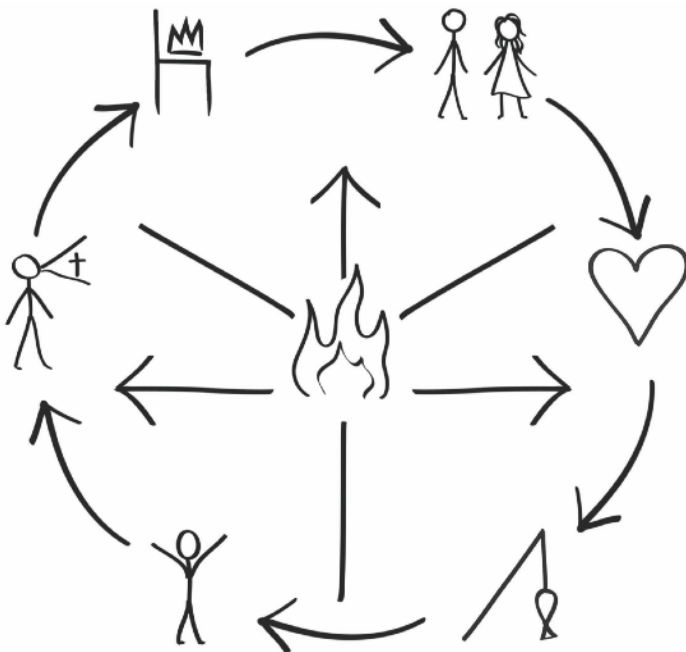

Elisha's Angel Army

2 Kings 6:8-23

Sketch #1: Cloud, chariot, & flame - This picture is the story logo. This sketch illustrates Yahweh's unveiling his angel army for Elisha's servant to witness and have faith.

Sketch #2: Sword & shield - This sketch illustrates the first part of the story where the King of Aram decides to mobilize his army to hunt down and destroy the prophet Elisha.

Sketch #3: Praying prophet - This sketch illustrates the second part of the story where Elisha prays for his servant to see, and God blinds the eyes of the Aramean soldiers.

Sketch #4: Table & food - This sketch illustrates the third part of the story where Elisha leads the Aramean army to the king of Israel. Israel feeds the army and makes peace.

Gathering Guide

Holy Spirit (fire): Let the Spirit guide your meeting. Listen to the Spirit and pray for each other.

- God (throne/crown): What do we learn about God?
- People (man/woman): What do we learn about people?
- Practice: Practice telling this week's story in groups.

Step Three (forward arrow): Next week questions.