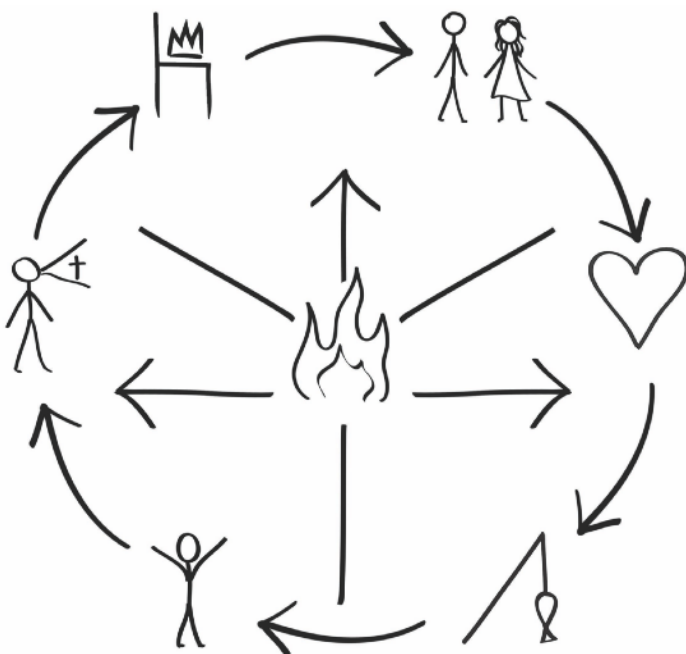

Mankind Rejects Yahweh

Genesis 3:1-24

Sketch #1: Tree & fire sword - This sketch is the story logo. This sketch illustrates the tree of life being guarded by the fire sword to prevent mankind from eternal life on earth.

Sketch #2: Snake & people - This sketch illustrates the first part of the story where Satan tempted Adam & Eve to rebel against God and become gods themselves.

Sketch #3: Eaten fruit - This sketch illustrates the second part of the story where Adam & Eve eat the fruit, discover they are naked, clothe themselves, and hide from God.

Sketch #4: Knife & animal sacrifice - This sketch illustrates the third part of the story where God cursed mankind. The first blood sacrifice was animal skins to clothe the people.

Gathering Guide

Holy Spirit (fire): Let the Spirit guide your meeting. Listen to the Spirit and pray for each other.

- God (throne/crown): What do we learn about God?
- People (man/woman): What do we learn about people?
- Practice: Practice telling this week's story in groups.

Step Three (forward arrow): Next week questions.